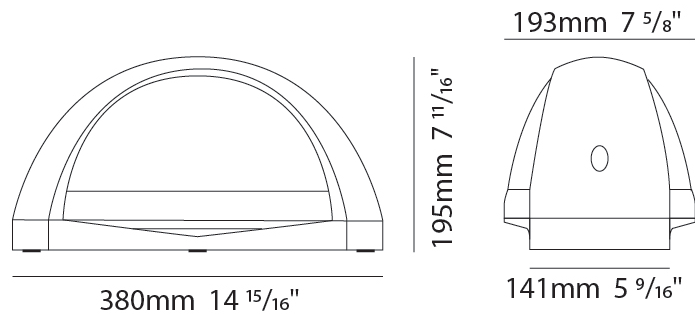

GENERAL

Series: Mistral
Brand: Side
Division: Exterior
Mounting Type: Surface
Mounting Location: Wall
Subcategory: Wall Effect

PHYSICAL

Shape: Abstract
Width (mm): 380
Width (in): 14 ¹⁵/₁₆
Height (mm): 193
Height (in): 7 ⁵/₈
Extension (mm): 195
Extension (in): 7 ¹¹/₁₆
Light Distribution: Direct / Indirect
Weight (kg): 6
Weight (lbs): 13.2
Diffuser: Frosted tempered glass
Gasket: Silicon rubber
Fixture Finish: WHI / BLK / GRY
Fixture Material: Aluminum Die Cast

ELECTRICAL

Lamp Type: LED (Zhaga Standard)
Input Wattage (W): 47
Total Output Wattage (W): 44
Dimming: 0-10V Dimming / Phase Dimming (120Vac Only)
Driver Included: Yes
Driver Location: Integrated
Driver Type: Constant Current - Universal
Driver Class: Class 2
Input Voltage (V): 120 - 277
Constant Current (MA): 500

Upon Request: (Not included - see components [IP65 or higher enclosure to be supplied by others]) Remote: 0-10Vdc dimming / Phase dimming @120Vac only / (Included) Integral: Non-dimming 277Vac

LED

Color Temperature (°K): 3000 / 4000
Max. Delivered Lumen (lm): 2540.2 / 2857.7
CRI: >80 CRI
Efficiency (%): 99.8
Lamp Life (hrs): 50000

OPTICAL

Reflector: Pure Aluminium Reflector
Beam Angle: Symmetric

RATINGS AND CERTIFICATIONS

Certified By: Certified for North American Standards
IP rating: IP65